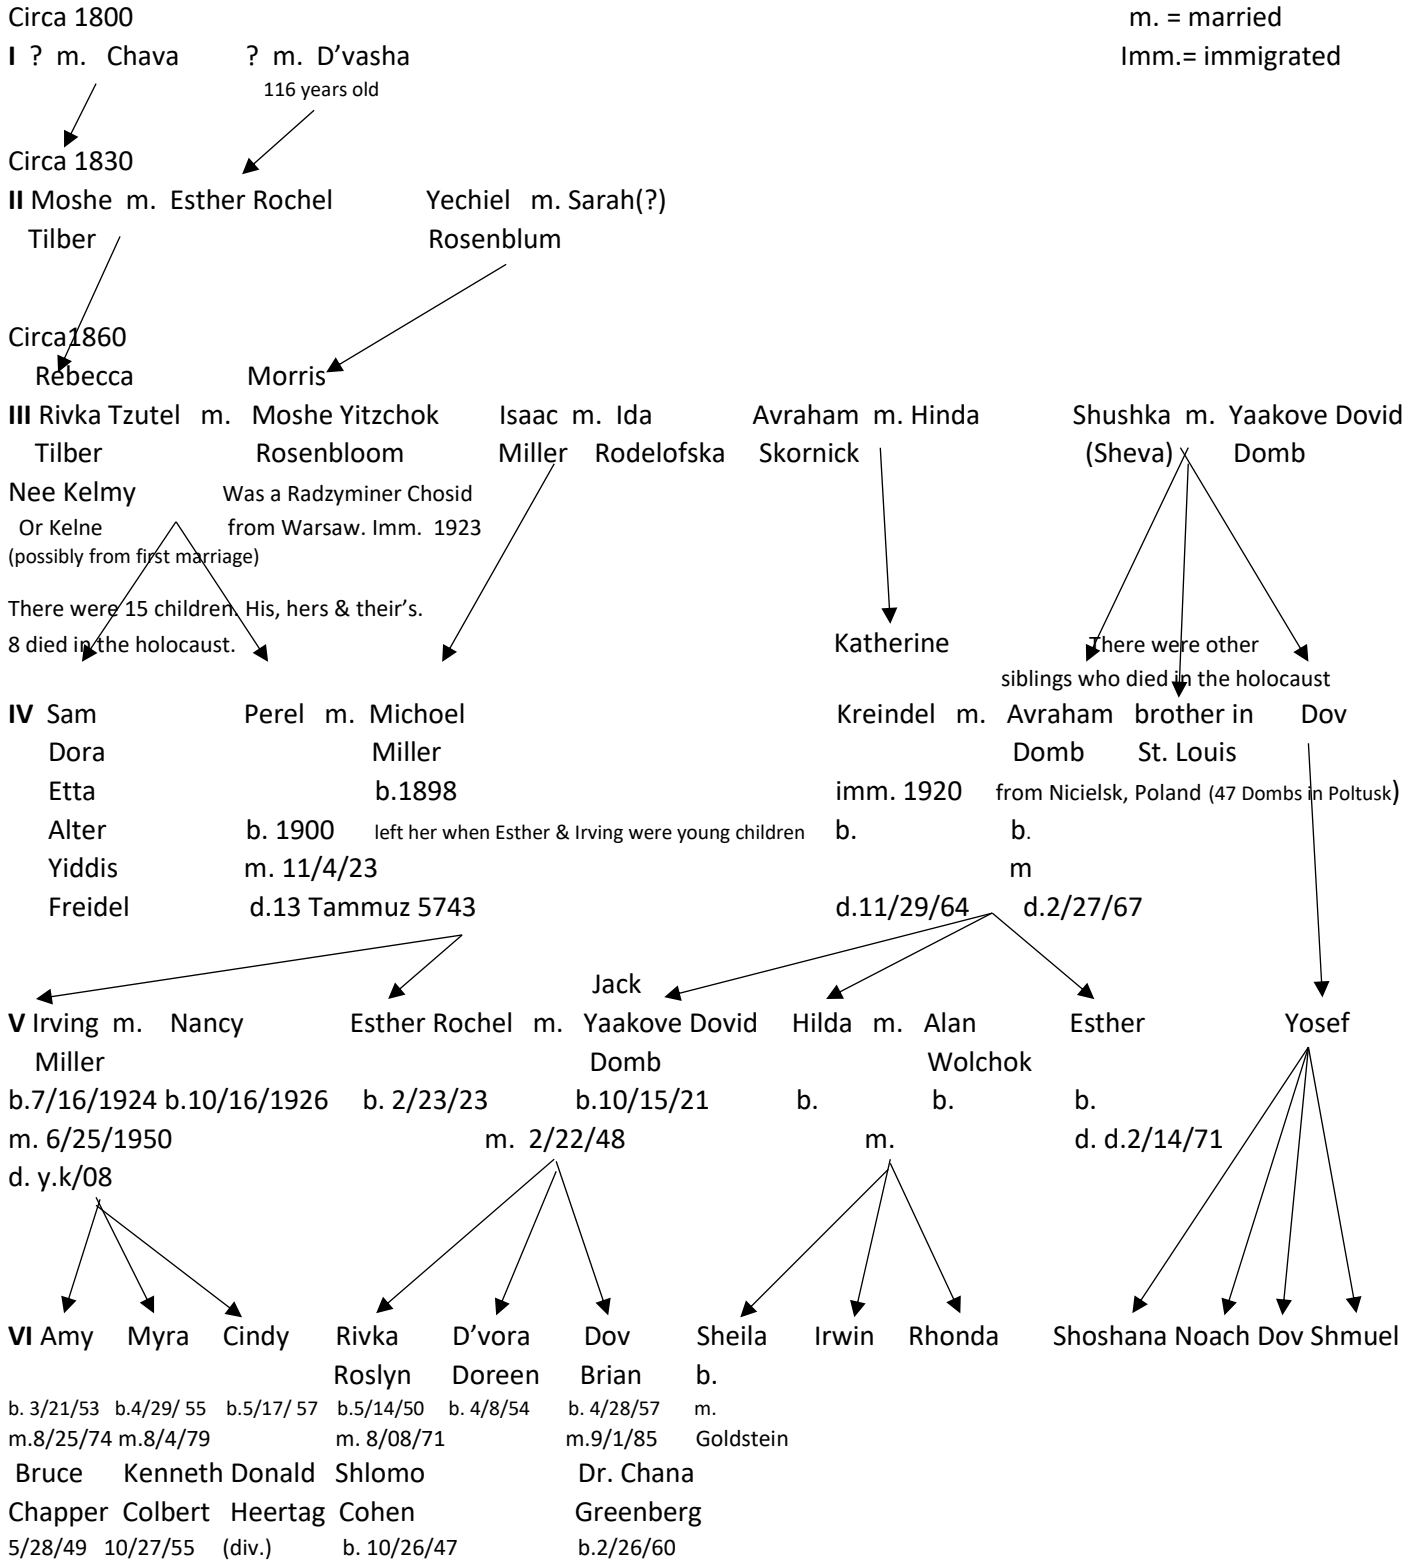

# DOMB- MILLER FAMILY TREE

I ORIGINALLY DID THE FAMILY TREE IN 1973. A LOT OF WATER HAS GONE UNDER THE DAM SINCE THEN, SO, I'VE DECIDED TO UPDATE IT. IT NOW COVERS 7 GENERATIONS. IF YOU NOTE ANY ERRORS OR HAVE OTHER INFO TO ADD PLEASE PASS IT BACK TO ME FOR INCLUSION. **As of this writing, Grandma Pearl has 55 lineal descendants.**

HERE IT IS, ENJOY.

SHLOMO COHEN  
2015

KEY: b. =born  
d. = died  
m. = married  
Imm.= immigrated

## Brian m. Chana

This is D'vasha who lived to

116.

Perel Miller in 1945.

This picture was in the Buffalo newspaper on April 22, 1974. There was a speaker about the Holocaust and the photographer caught a beautiful picture of Grandma Pearl sitting next to her daughter Esther Domb.

Miller (bottom row on the right) in a family portrait when she was 9 years old. That's Pearl

Moshe Rosenblum with his

Avraham & Kreindel Domb

and again.