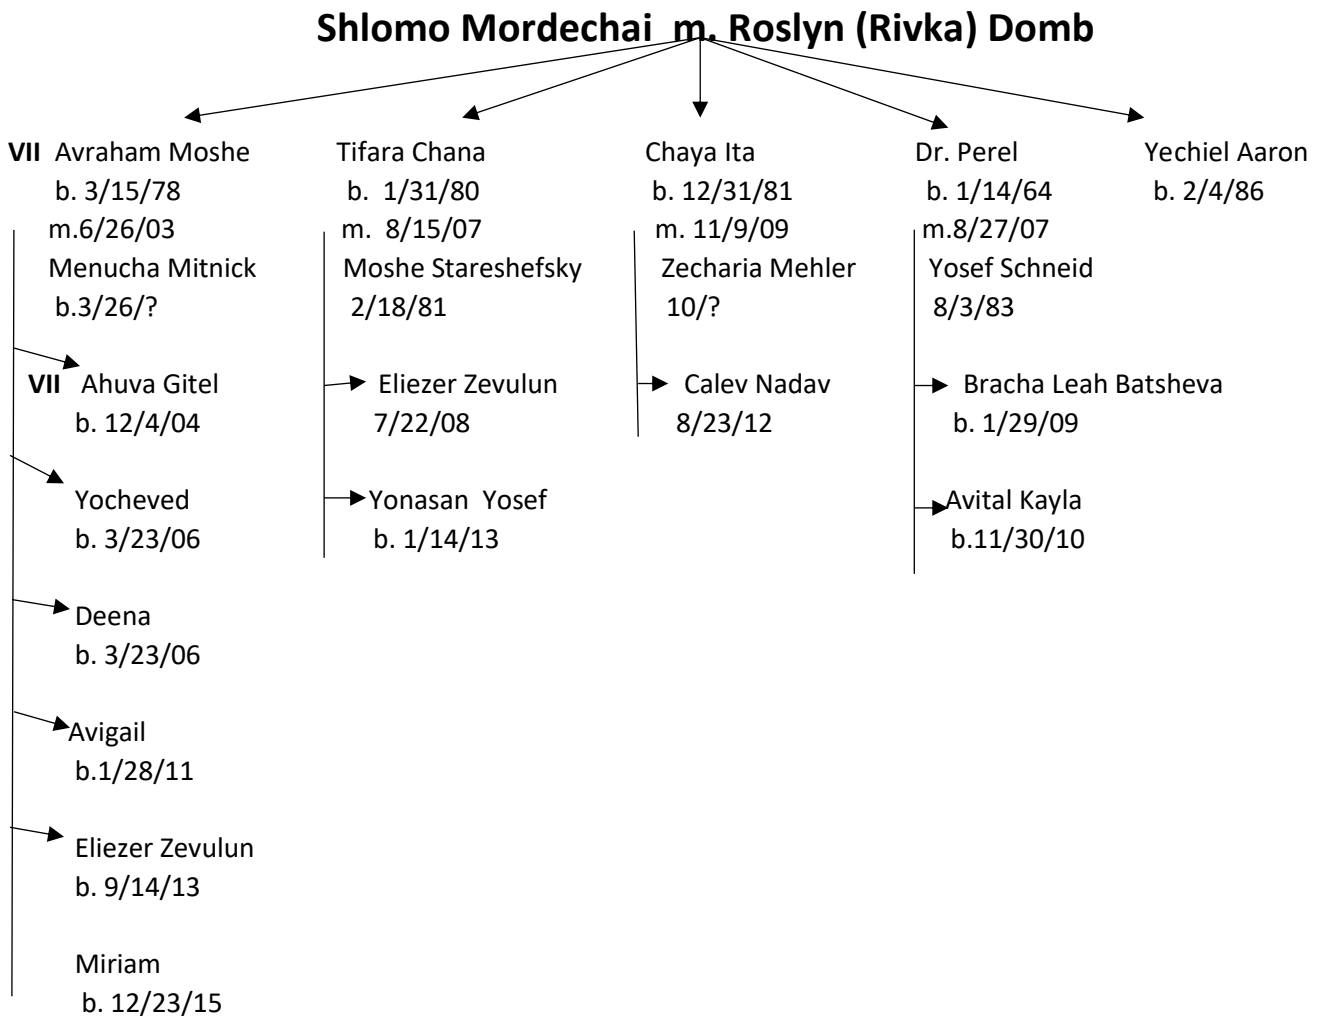

# DOMB- MILLER FAMILY TREE

I ORIGINALLY DID THE FAMILY TREE IN 1973. A LOT OF WATER HAS GONE UNDER THE DAM SINCE THEN, SO, I'VE DECIDED TO UPDATE IT. IT NOW COVERS 7 GENERATIONS. IF YOU NOTE ANY ERRORS OR HAVE OTHER INFO TO ADD PLEASE PASS IT BACK TO ME FOR INCLUSION. **As of this writing, Grandma Pearl has 55 lineal descendants.**

HERE IT IS, ENJOY.

SHLOMO COHEN  
2015

KEY: b. =born  
d. = died  
m. = married  
Imm.= immigrated

## Brian m. Chana

This is D'vasha who lived to

116.

Perel Miller in 1945.

This picture was in the Buffalo newspaper on April 22, 1974. There was a speaker about the Holocaust and the photographer caught a beautiful picture of Grandma Pearl sitting next to her daughter Esther Domb.

Miller (bottom row on the right) in a family portrait when she was 9 years old. That's Pearl

Moshe Rosenblum with his

Avraham & Kreindel Domb

and again.