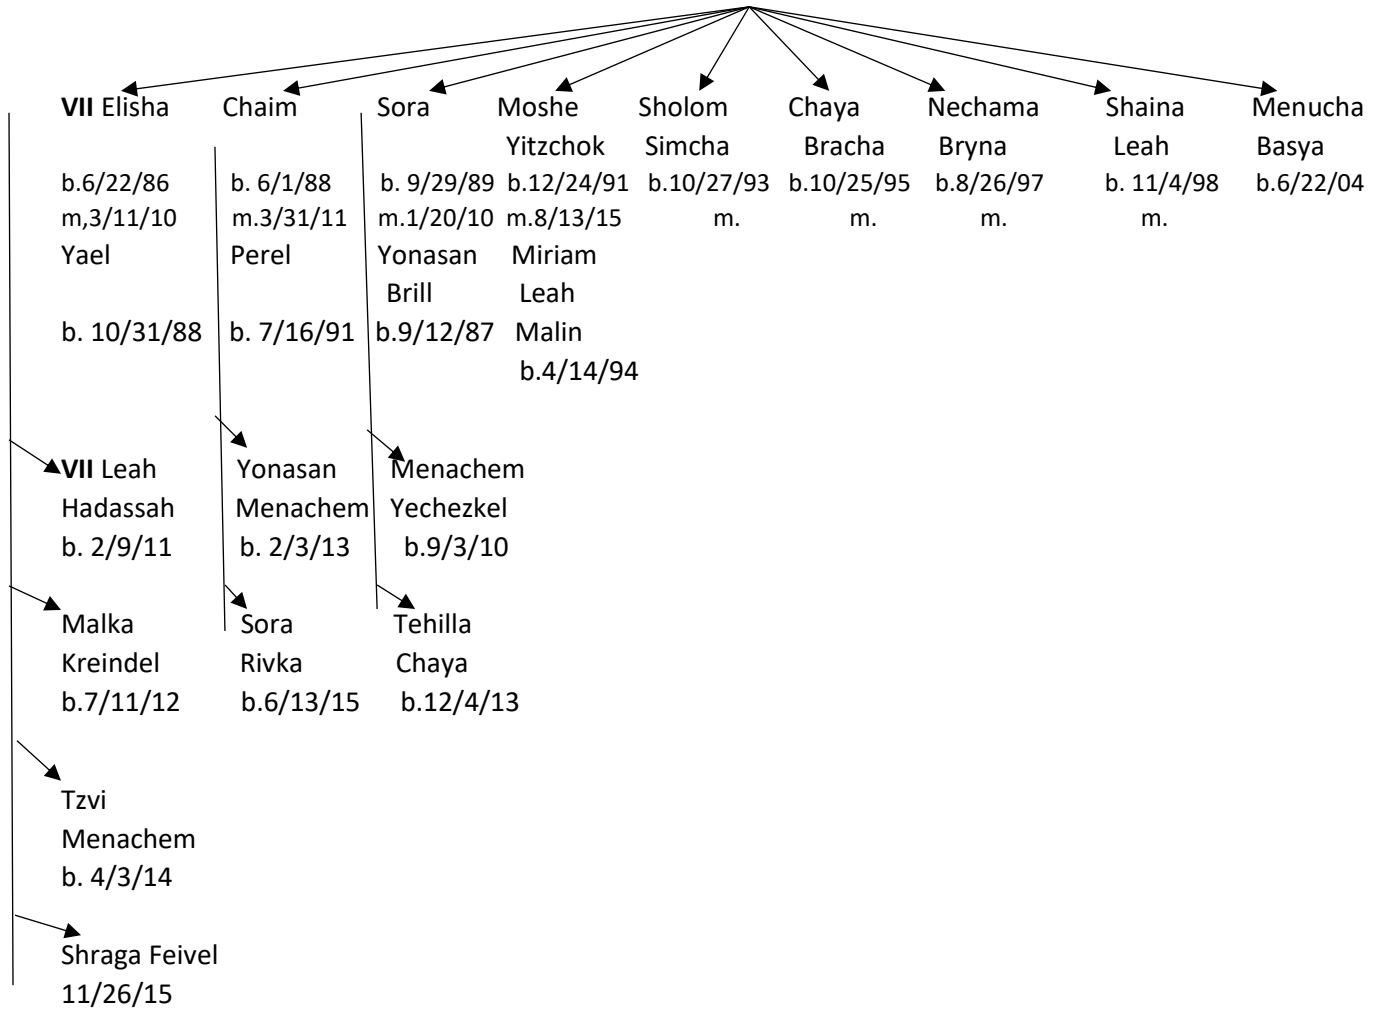

# DOMB- MILLER FAMILY TREE

I ORIGINALLY DID THE FAMILY TREE IN 1973. A LOT OF WATER HAS GONE UNDER THE DAM SINCE THEN, SO, I'VE DECIDED TO UPDATE IT. IT NOW COVERS 7 GENERATIONS. IF YOU NOTE ANY ERRORS OR HAVE OTHER INFO TO ADD PLEASE PASS IT BACK TO ME FOR INCLUSION. **As of this writing, Grandma Pearl has 55 lineal descendants.**

HERE IT IS, ENJOY.

SHLOMO COHEN  
2015

KEY: b. =born  
d. = died  
m. = married  
Imm.= immigrated

## Brian m. Chana

This is D'vasha who lived to

116.

Perel Miller in 1945.

This picture was in the Buffalo newspaper on April 22, 1974. There was a speaker about the Holocaust and the photographer caught a beautiful picture of Grandma Pearl sitting next to her daughter Esther Domb.

Miller (bottom row on the right) in a family portrait when she was 9 years old. That's Pearl

Moshe Rosenblum with his

Avraham & Kreindel Domb

and again.