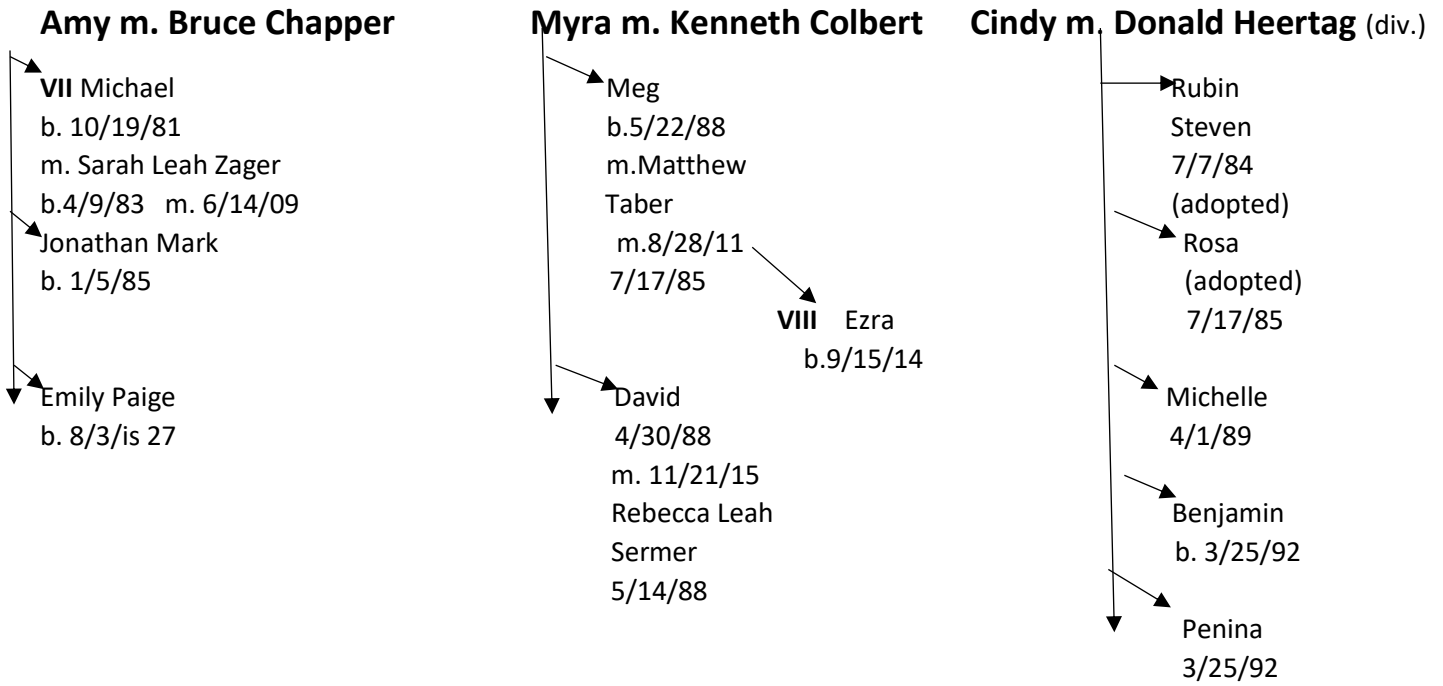

# DOMB- MILLER FAMILY TREE

I ORIGINALLY DID THE FAMILY TREE IN 1973. A LOT OF WATER HAS GONE UNDER THE DAM SINCE THEN, SO, I'VE DECIDED TO UPDATE IT. IT NOW COVERS 7 GENERATIONS. IF YOU NOTE ANY ERRORS OR HAVE OTHER INFO TO ADD PLEASE PASS IT BACK TO ME FOR INCLUSION. **As of this writing, Grandma Pearl has 55 lineal descendants.**

HERE IT IS, ENJOY.

SHLOMO COHEN  
2015

KEY: b. =born  
d. = died  
m. = married  
Imm.= immigrated

## Brian m. Chana

This is D'vasha who lived to

116.

Perel Miller in 1945.

This picture was in the Buffalo newspaper on April 22, 1974. There was a speaker about the Holocaust and the photographer caught a beautiful picture of Grandma Pearl sitting next to her daughter Esther Domb.

Miller (bottom row on the right) in a family portrait when she was 9 years old. That's Pearl

Moshe Rosenblum with his

Avraham & Kreindel Domb

and again.